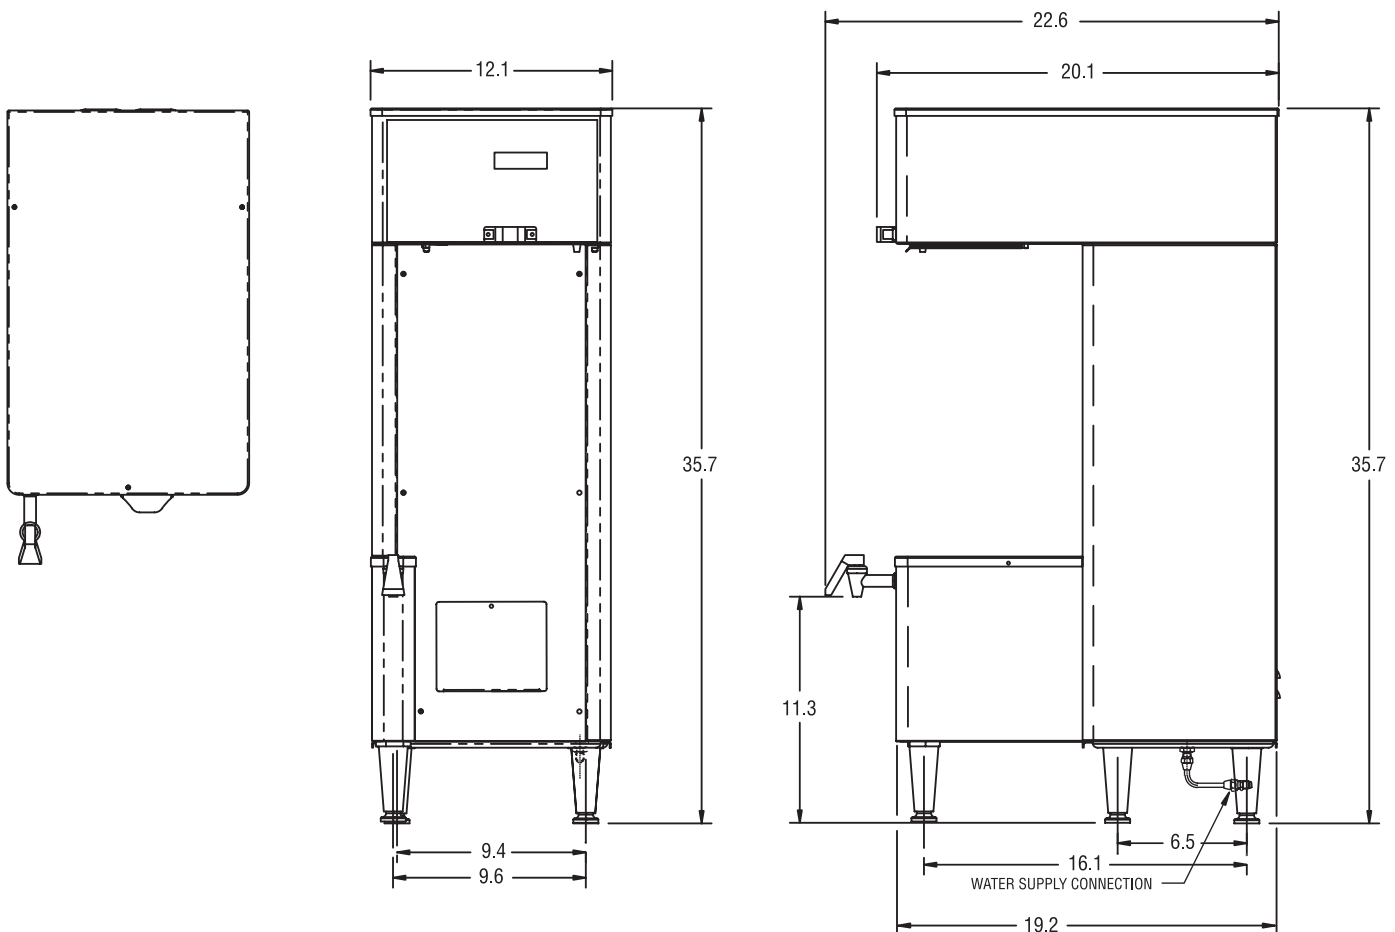

* Models have black finish. **Power cord (NEMA 5-20P) 20 amp - 120 volt

Brewing capacity: based upon incoming water temp of 60°F (140°F rise).

Models listed as 120/208V or 120/240V must be connected to 208V or 240V electrical service respectively. Please refer to the installation manual.

Electrical: Brewer is 3-wires plus ground service rated 120/208V or 120/240V, single phase, 60Hz.

Grinder is 2-wires plus ground service rated 120V, 60Hz, circuit required, $\frac{3}{4}$ HP motor.

Plumbing: 20-90 psi (138-621 kPa). Machine supplied with $\frac{3}{8}$ " male fitting.

Bunn-O-Matic® Corporation - 1400 Stevenson Drive Springfield, Illinois 62703 • 800-637-8606 • 217-529-6601 • Fax 217-529-6644 • www.bunn.com

BUNN® practices continuous product research and improvement. We reserve the right to change specifications and product design without notice. Such revisions do not entitle the buyer to corresponding changes, improvements, additions or replacements for previously purchased equipment.

All dimensions shown in inches.