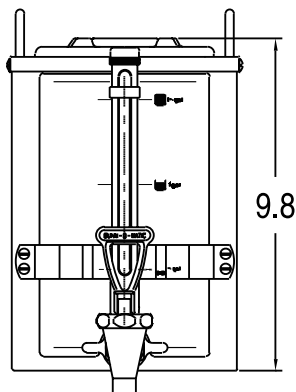

## Dimensions & Specifications

Model	Product #	Capacity	Cu. Ft.	Shipping Weight	Cord Attached
1.5GPR-FF (top handles, fast flow faucet)	20950.0004	1½ gallons	1.0	10 lbs.	N/A

Model	Product #	Volts	Amps	Watts	Capacity	Cu. Ft.	Shipping Weight	Cord Attached
RWS1 (plastic legs)	12203.0010	120	.8	100	1GPR or 1.5GPR	1.0	7 lbs.	Yes
RWS1 (satin nickel legs)	12203.0014	120	.8	100	1GPR or 1.5GPR	1.0	9 lbs.	Yes