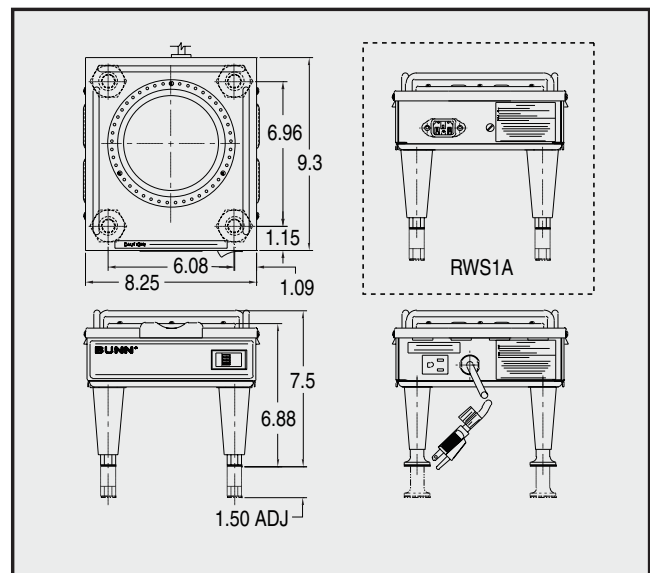

Dimensions & Specifications

Model	Product #	Capacity	Cu. Ft.	Shipping Weight	Cord Attached
1.5GPR-FF (top handles, fast flow faucet)	20950.0004	1½ gallons	1.0	10 lbs.	N/A

Model	Product #	Volts	Amps	Watts	Capacity	Cu. Ft.	Shipping Weight	Cord Attached
RWS1 (plastic legs)	12203.0010	120	.8	100	1GPR or 1.5GPR	1.0	7 lbs.	Yes
RWS1 (satin nickel legs)	12203.0014	120	.8	100	1GPR or 1.5GPR	1.0	9 lbs.	Yes

RWS1

Bunn-O-Matic® Corporation - 1400 Stevenson Drive Springfield, Illinois 62703 • 800-637-8606 • 217-529-6601 • Fax 217-529-6644 • www.bunn.com

BUNN® practices continuous product research and improvement. We reserve the right to change specifications and product design without notice. Such revisions do not entitle the buyer to corresponding changes, improvements, additions or replacements for previously purchased equipment.

All dimensions shown in inches.

1/13 © Bunn-O-Matic Corporation