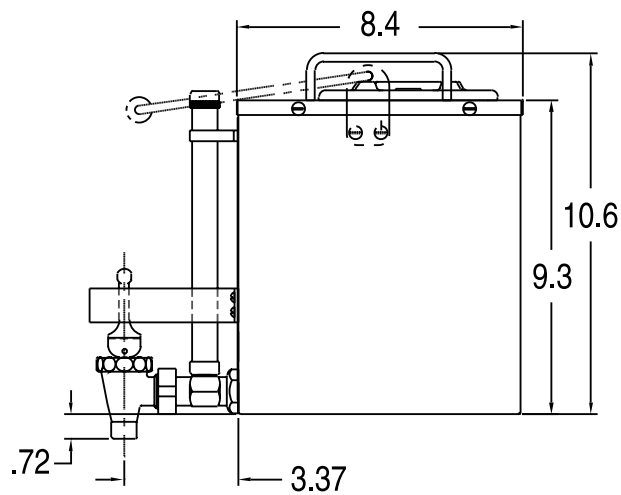

## Dimensions & Specifications

Model	Product #	Capacity	Cu. Ft.	Shipping Weight	Cord Attached
1.5GPR-FF (top handles, fast flow faucet)	20950.0004	1½ gallons	1.0	10 lbs.	N/A

Model	Product #	Volts	Amps	Watts	Capacity	Cu. Ft.	Shipping Weight	Cord Attached
RWS1 (plastic legs)	12203.0010	120	.8	100	1GPR or 1.5GPR	1.0	7 lbs.	Yes
RWS1 (satin nickel legs)	12203.0014	120	.8	100	1GPR or 1.5GPR	1.0	9 lbs.	Yes