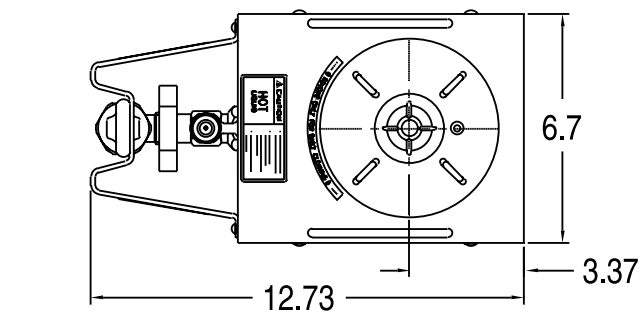

## Dimensions & Specifications

Model	Product #	Capacity	Cu. Ft.	Shipping Weight	Cord Attached
1.5GPR-FF (top handles, fast flow faucet)	20950.0004	1½ gallons	1.0	10 lbs.	N/A

Model	Product #	Volts	Amps	Watts	Capacity	Cu. Ft.	Shipping Weight	Cord Attached
RWS1 (plastic legs)	12203.0010	120	.8	100	1GPR or 1.5GPR	1.0	7 lbs.	Yes
RWS1 (satin nickel legs)	12203.0014	120	.8	100	1GPR or 1.5GPR	1.0	9 lbs.	Yes