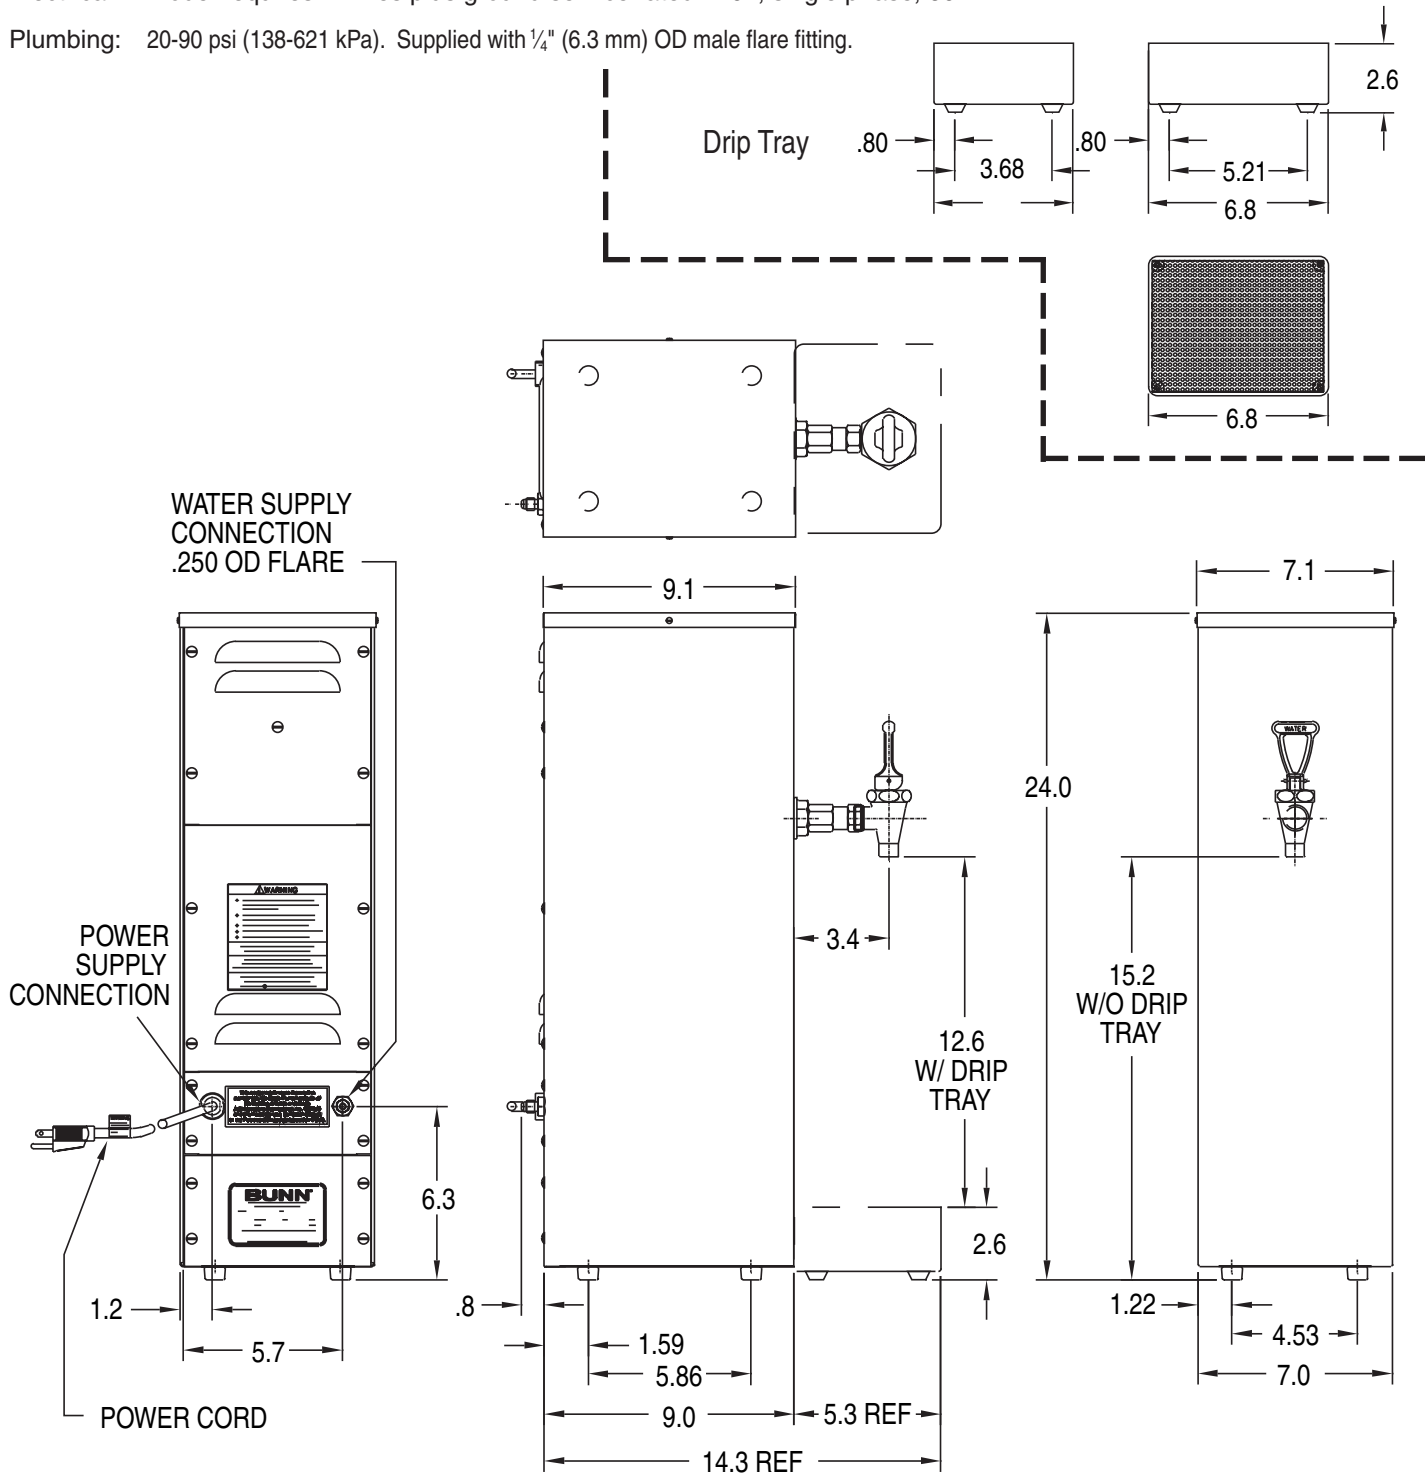

Dimensions & Specifications

Model	Product #	Volts	Amps	Tank Heater Watts	Total Watts	°F Settings	Dispensing Capacity	Cu. Ft.	Shipping Weight	Cord Attached
HW2	02500.0001	120	15	1700	1800	200	4.2 gal./hr.**	2.1	23 lbs.	Yes*
HW2	02500.0005^Δ	120	15	1700	1800	200	4.2 gal./hr.**	2.1	23 lbs.	Yes*

*Power cord (NEMA 5-15P) 15 Amp-120V machine only. **Based on incoming water temperature of 50°F. ^ΔBlack finish.

Electrical: Model requires 2-wires plus ground service rated 120V, single phase, 60 Hz.

Plumbing: 20-90 psi (138-621 kPa). Supplied with 1/4" (6.3 mm) OD male flare fitting.

Bunn-O-Matic® Corporation - 1400 Stevenson Drive Springfield, Illinois 62703 • 800-637-8606 • 217-529-6601 • Fax 217-529-6644 • www.bunn.com

BUNN® practices continuous product research and improvement. We reserve the right to change specifications and product design without notice. Such revisions do not entitle the buyer to corresponding changes, improvements, additions or replacements for previously purchased equipment.

All dimensions shown in inches.

7/10 © Bunn-O-Matic Corporation