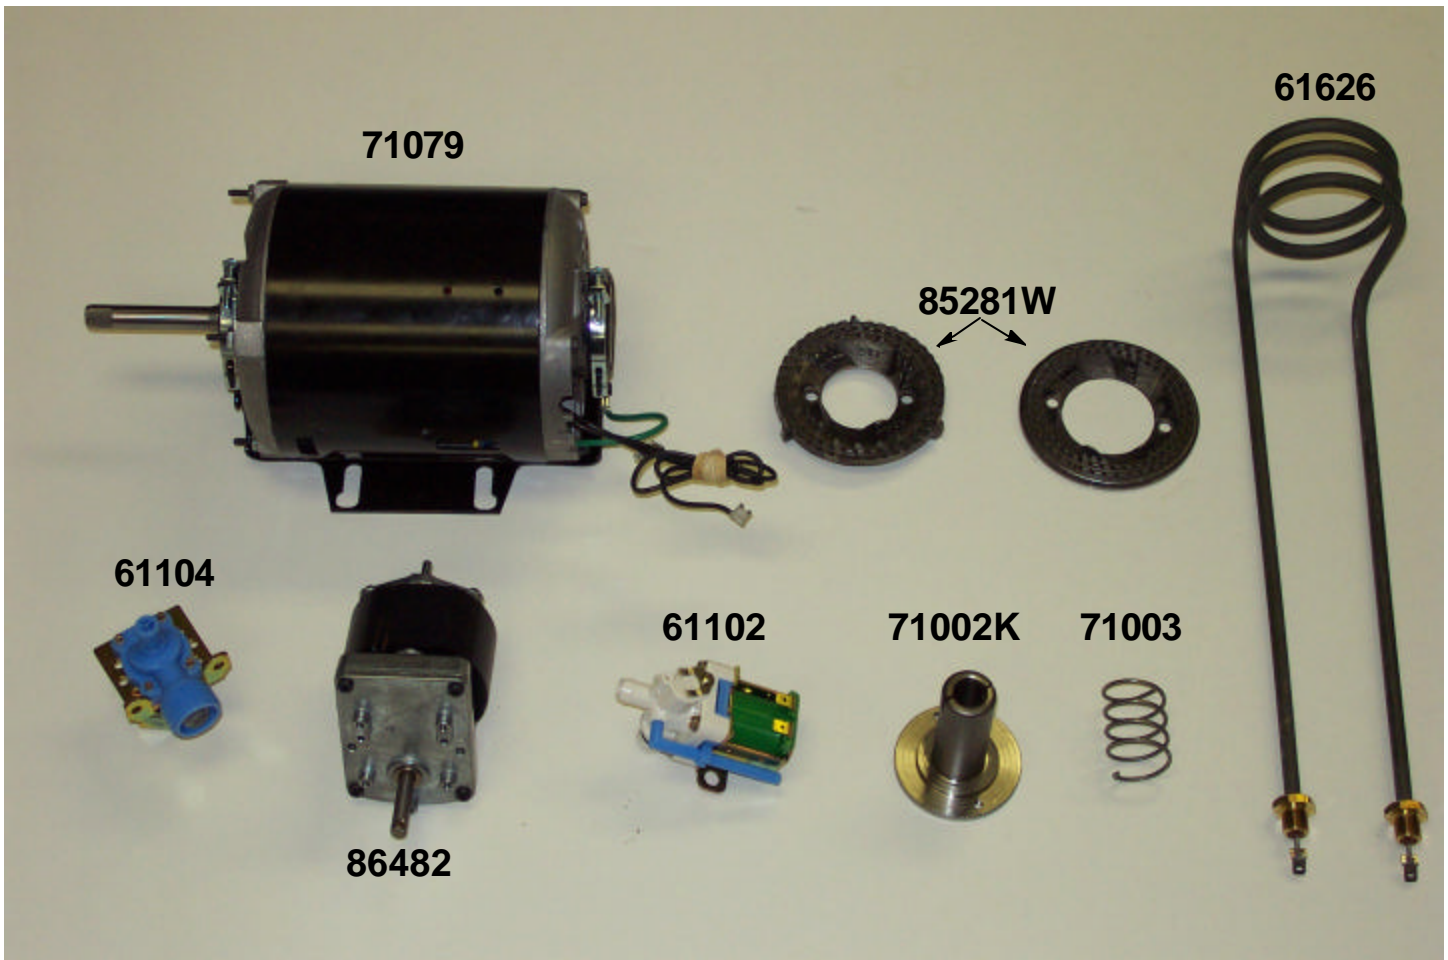

## Grind 'n Brew

Part #	Description
61102	Dispense Valve
61104	Valve, inlet
61626	Element, heating 1650W
71002K	Feedworm kit
71003	Spring feedworm
71079	Motor 1/2 Hp
85281W	Burr
86482	Motor, Auger