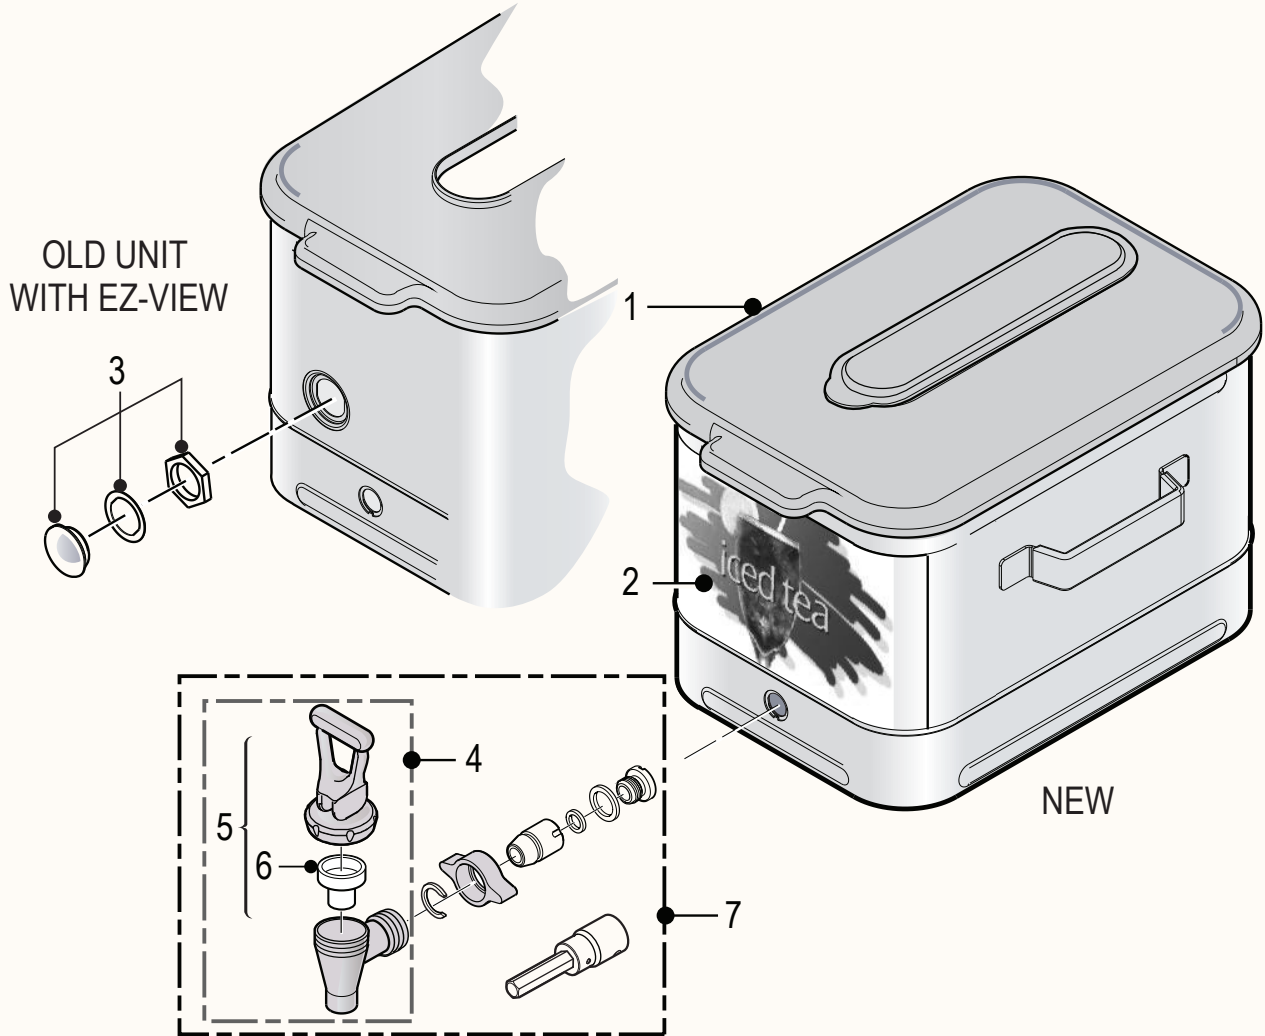

# Parts List TCO Iced Tea Dispenser

Models: TCO-308, TCO-417, TCO-419, TCO-421

ITEM	PART N°	DESCRIPTION	ITEM	PART N°	DESCRIPTION
1	WC-5683	LID ASSY, TCOs	5	WC-3707	KIT, REPAIR SPB FAUCET
2	WC-38471	LABEL, FRONT TCO GENERIC	6	WC-1805	SEAT CUP, FAUCET S'
3	WC-3724	KIT, E-Z VIEW OLDER UNITS	7	WC-37260	KIT, FAUCET W/ADAPTER COMPLT
4	WC-1803	FAUCET, SPB			